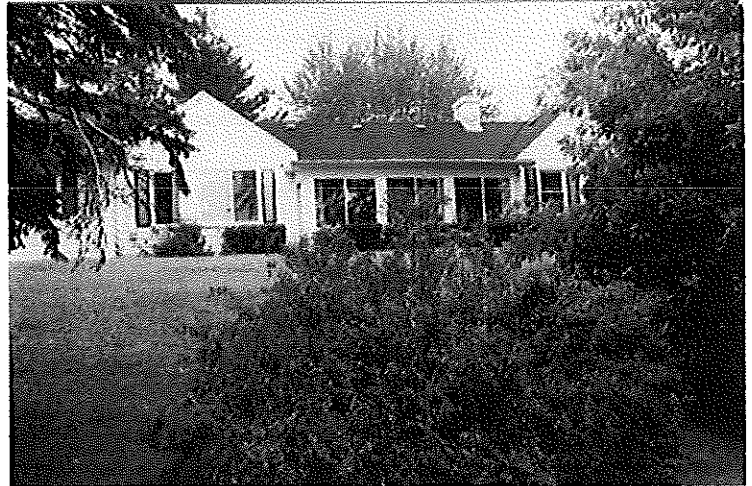

**INDEPENDENCE TOWNSHIP INVENTORY**

**Address** 6780 Rattalee Lake Rd  
**Governmental Unit** Independence Township  
**County** Oakland  
**USGS Map Title** Ortonville  
**Area Map** Independence Fire Department  
Street Address Map - 2/14/96  
**Original Usage** Farmstead  
**Present Usage** Single-family residence  
**Ownership** Theodore & Michele Ginn  
**Photography**  
**Roll: Frame No.** 1:36, 2:1  
**View of Photo** W,SW  
**Date of Photo** 8/98  
**Surveyor/Date** D. Dietrich-Smith/Aug 8-12, 1998  
**Recorder/Date** D. Dietrich-Smith/Aug 28, 1998

**Site No.** 05-04  
**Sidwell No.** 08-05-300-045

36. Residence

**Description** One-story house with two front gables. Also located on the property are two barns with gambrel roofs and concrete foundations.